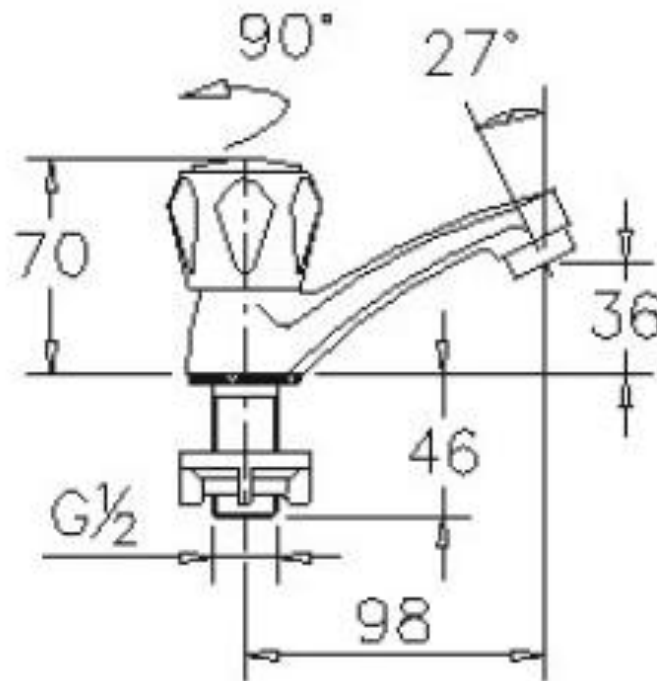

Brand : CAE, China
Name : Basin pillar tap
Item Code : 91.6009C-SP
Color / Finish: Chrome Plated
Dimensions : 70 mm height
98 mm spout projection

Product info:

- Basin pillar tap ½
- 1x angle valve ½"x½" (no nuts) 1x flexible supply hose ½"x½"x cm